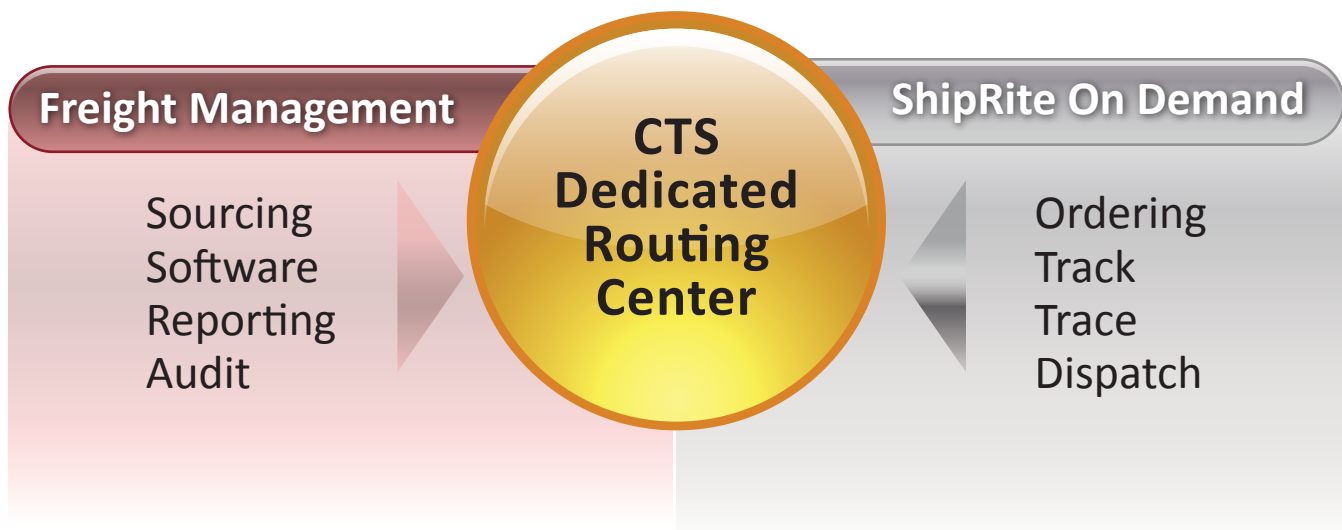

Dedicated Routing Center

Our Dedicated Routing Center is a gold level service utilizing all of the combined resources that CTS has to offer rolled into a complete supply chain solution.

Dedicated Routing Center Features

- Dedicated Traffic Manager
- Optimized Routings for Consolidations, Modes, & Price
- Problem Shipment Resolution
- Online/On Demand Shipment Visibility Utilizing ShipRite On Demand Technology
- Automated Load Tender through Delivery
- Complete EDI Capabilities